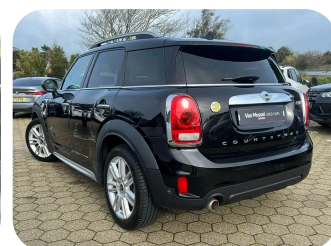

MINI Countryman Hatchback

1.5 Cooper S E Exclusive ALL4 PHEV
5dr Auto

£18,995

Year: 2020
Mileage: 38,000
Colour: Black
Gears: Auto
Fuel: Petrol/PHEV
Engine: 1.5L

✓ **Comprehensive 110-Point Workshop Check**